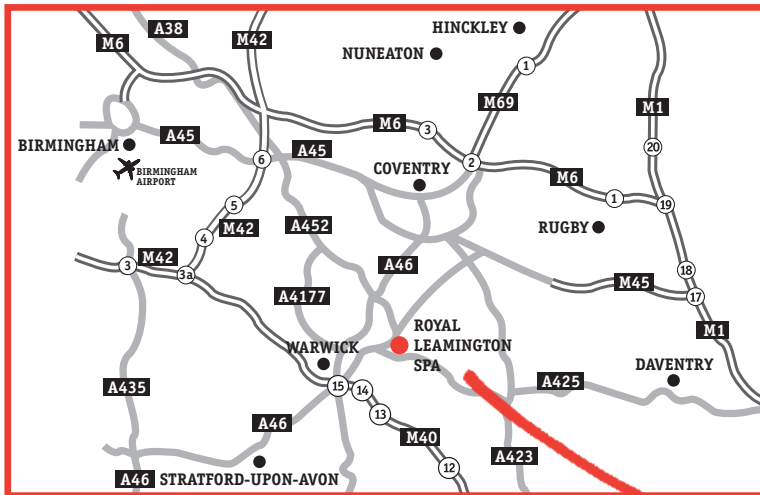

# Leamington Office Location Map

## How to get here

- From south, leave M40 at junction 13
- From north, leave M40 at junction 14
- Follow the signs for the town centre (past the car dealerships)
- Straight across the first two roundabouts
- Right at the third onto Park Drive under the railway bridge
- Turn left at the next roundabout
- After the second set of traffic lights, take the next right onto Clarendon Avenue
- Then take the second right onto Tavistock Street.