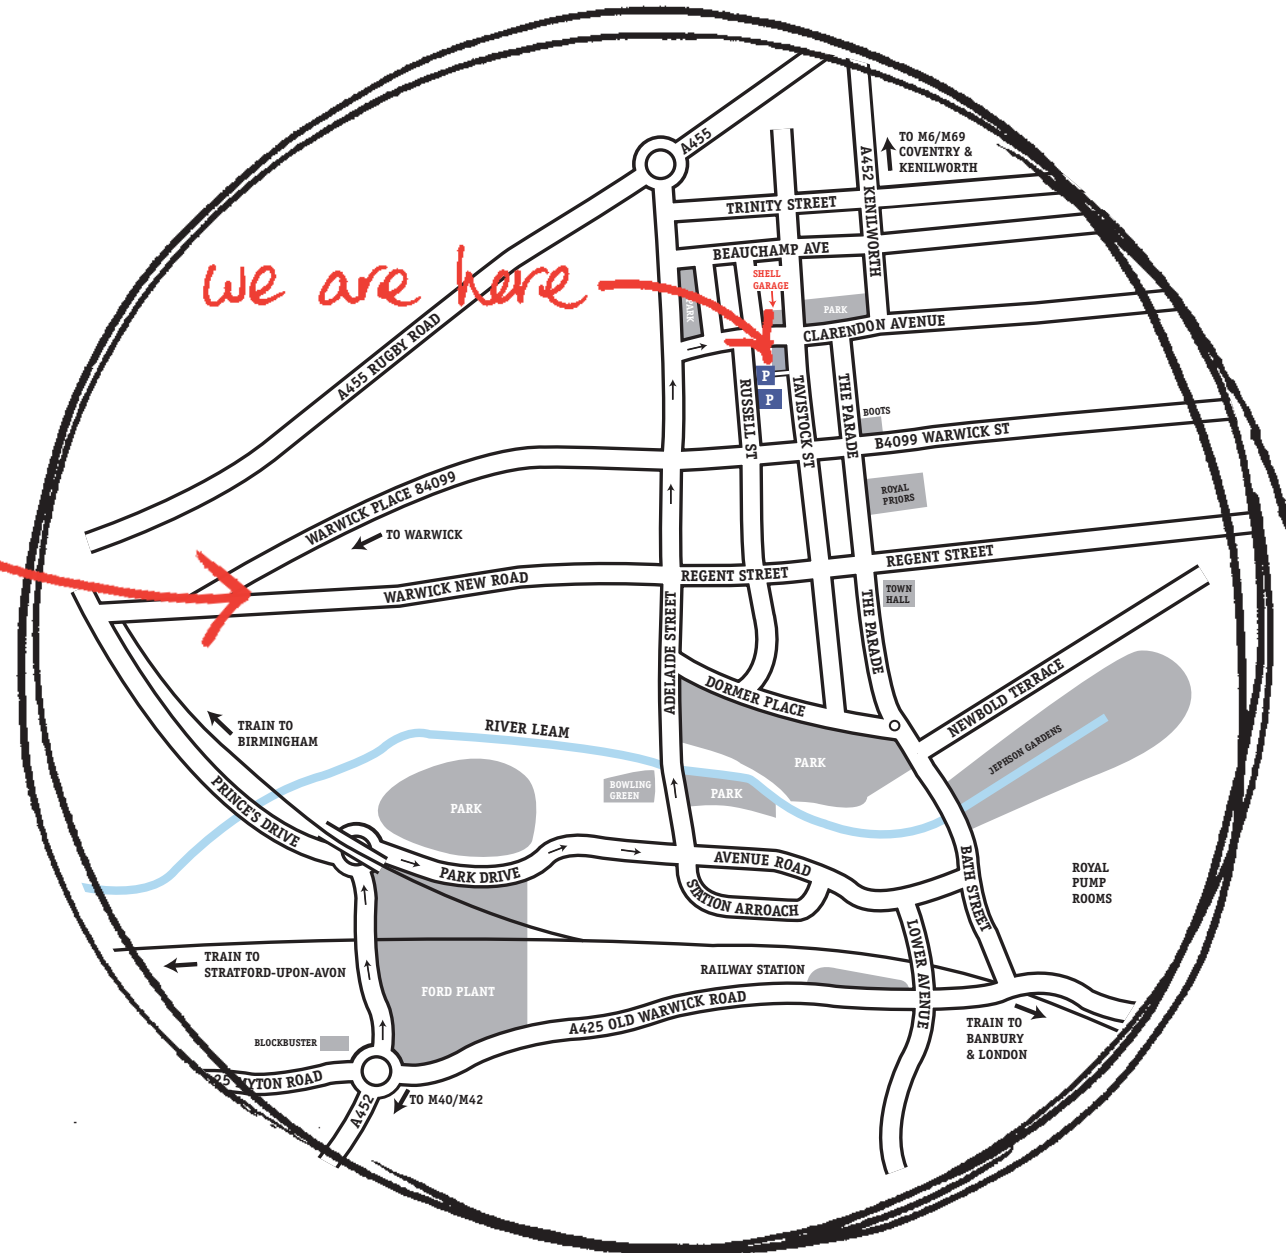

# Leamington Office Location Map

## How to get here

- From south, leave M40 at junction 13
- From north, leave M40 at junction 14
- Follow the signs for the town centre (past the car dealerships)
- Straight across the first two roundabouts
- Right at the third onto Park Drive under the railway bridge
- Turn left at the next roundabout
- After the second set of traffic lights, take the next right onto Clarendon Avenue
- Then take the second right onto Tavistock Street.